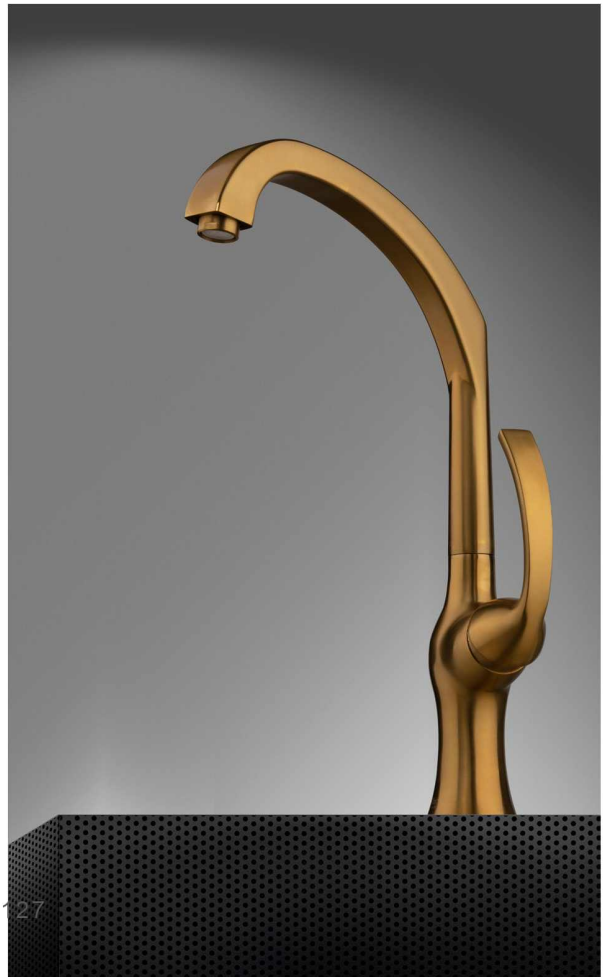

QUALITY
MEANS DOING IT
RIGHT WHEN NO ONE IS
LOOKING