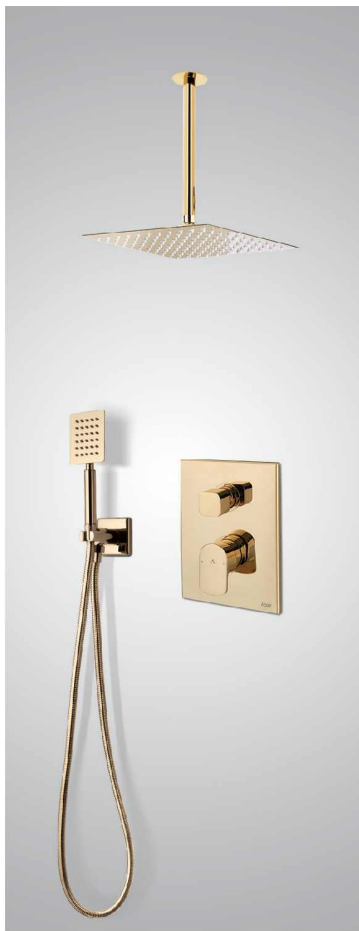

TYPE-3

دوش-تیپ ۳

Built-in
Bath mixer Type3:
B BOX