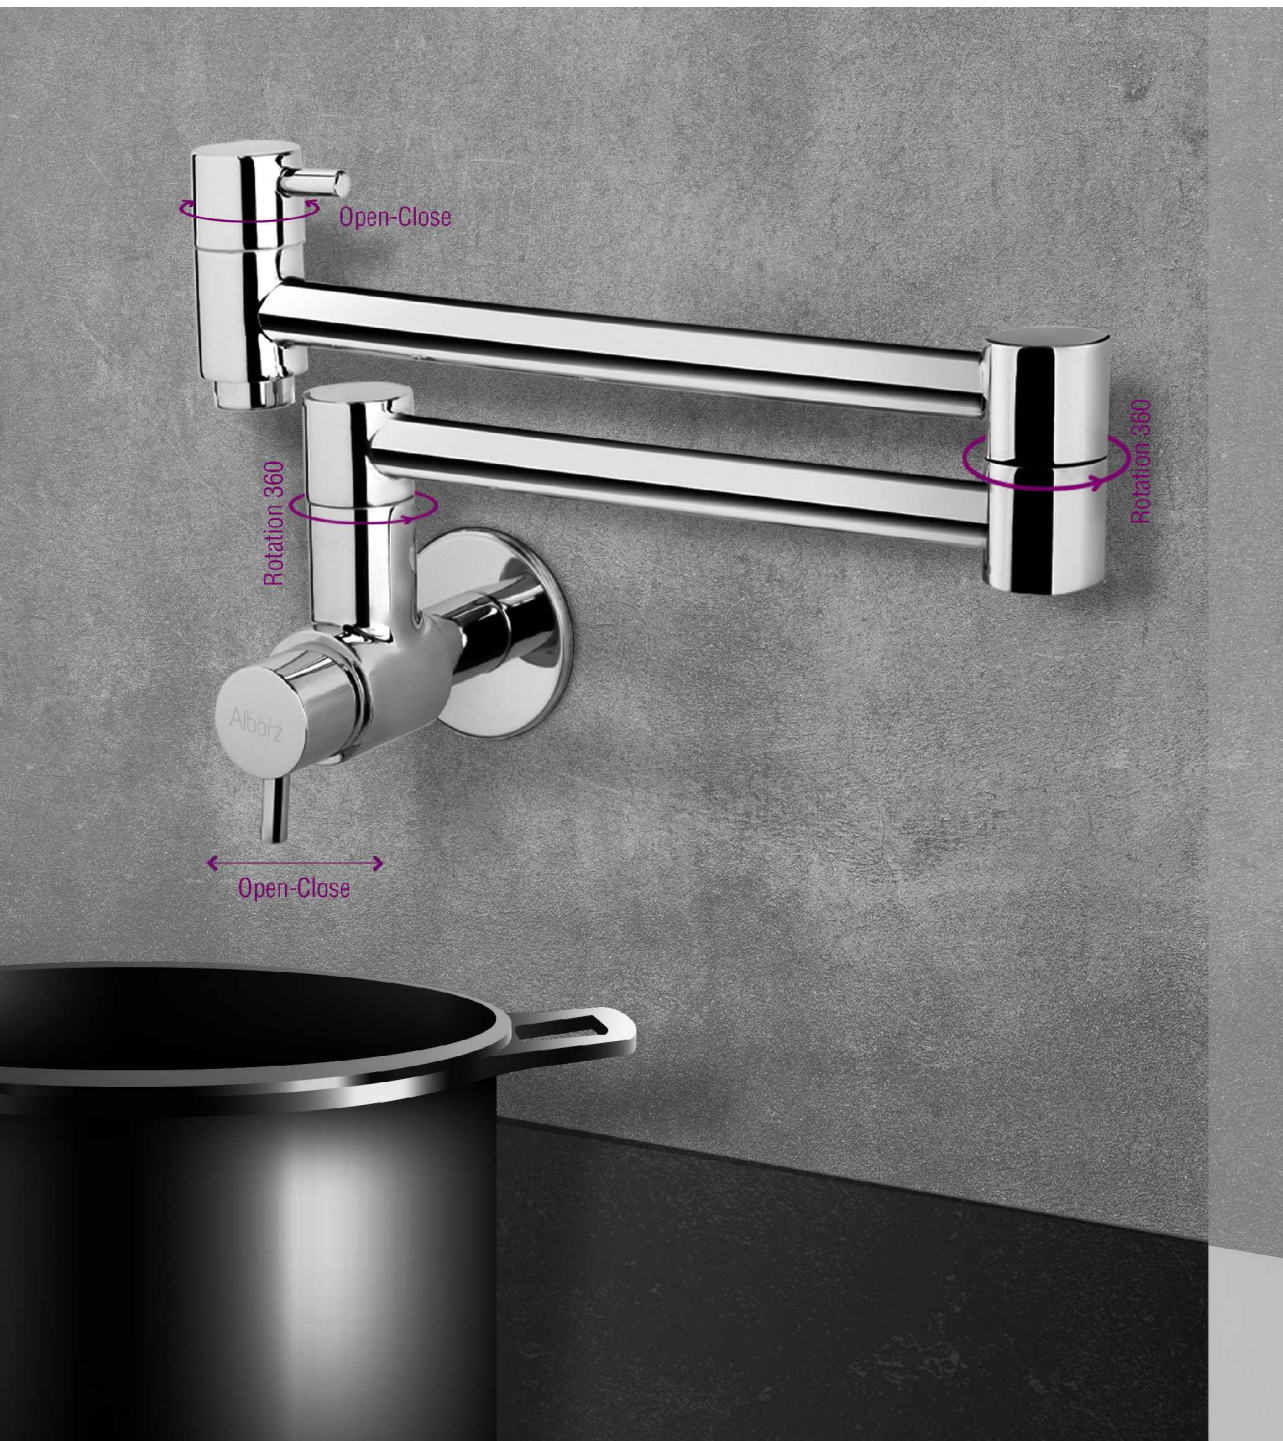

**Matt black**

MAKE COOKING MORE  
AND  
EASIER EFFICIENT !

SILVANA

سیلوانا - ظرفشویے فٹری

Single-lever pull-down kitchen faucet

Chrome Shiny Gold Brushed Chrome Brushed Gold

Brushed chrome

Brushed gold