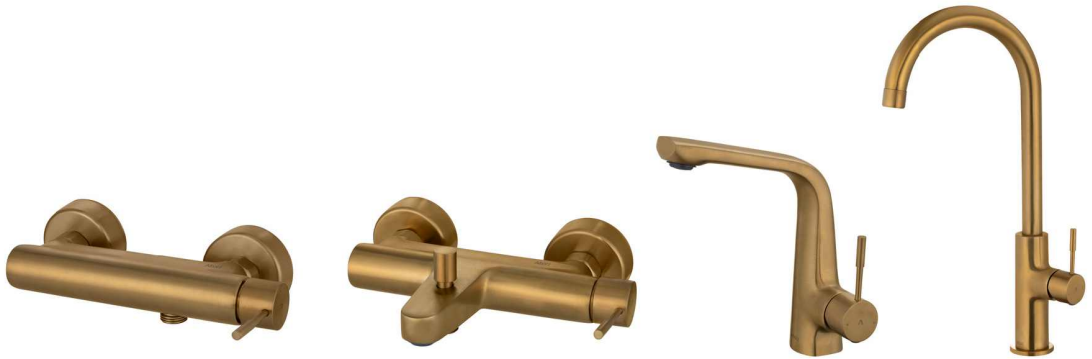

This series: includes 4 products

Shower mixer / Bath mixer / Basin mixer / Kitchen faucet - Brushed gold