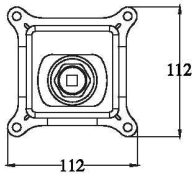

Built-in • Chrome

Bath mixer Type1: Aplus Box

Bath mixer Type2: Diverter Box + Aplus Box

Bath mixer Type3: Diverter Box + Aplus Box

Bath mixer Type4: Diverter Box + Aplus Box

Shower mixer: C Box

Basin mixer: C Box

C Box

توالت

روشویی

Built-in
Shower mixer: C Box

Built-in
Basin mixer: C Box

	H	h
C Box	139	132
A Plus Box	133	128
Diverter Box	110	92