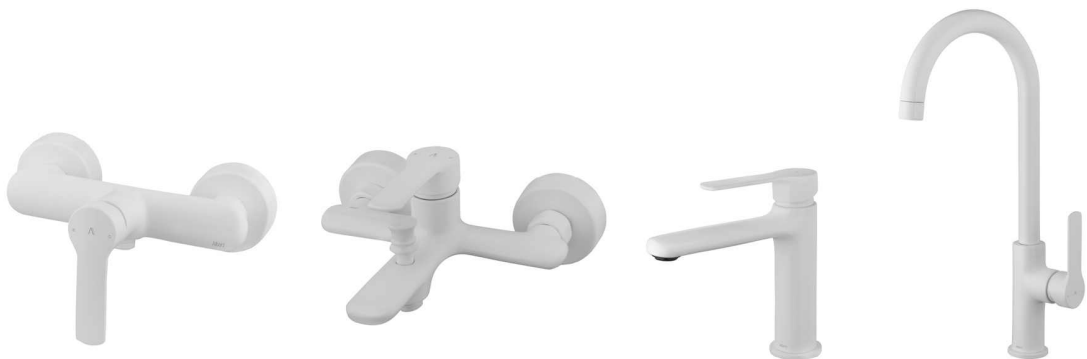

---

This series: includes 4 products

Shower mixer / Bath mixer / Basin mixer / Kitchen faucet - Brushed gold

Shower mixer / Bath mixer / Basin mixer / Kitchen faucet - Brushed chrome

Shower mixer / Bath mixer / Basin mixer / Kitchen faucet - White