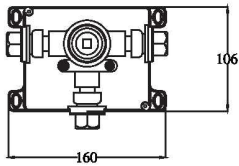

Built-in • Chrome

Bath mixer Type1: A Box

Bath mixer Type2: B Box

Bath mixer Type3: B Box

Bath mixer Type4: B Box

Shower mixer: A Box

Basin mixer: A Box

A Box

	H	h
A Box	142	126
B Box	130	126

روشویی

Built-in
Basin mixer:
A BOX

توالت

Built-in
Shower mixer:
A BOX

دوش-تیپا

Built-in
Bath mixer Type1:
A BOX