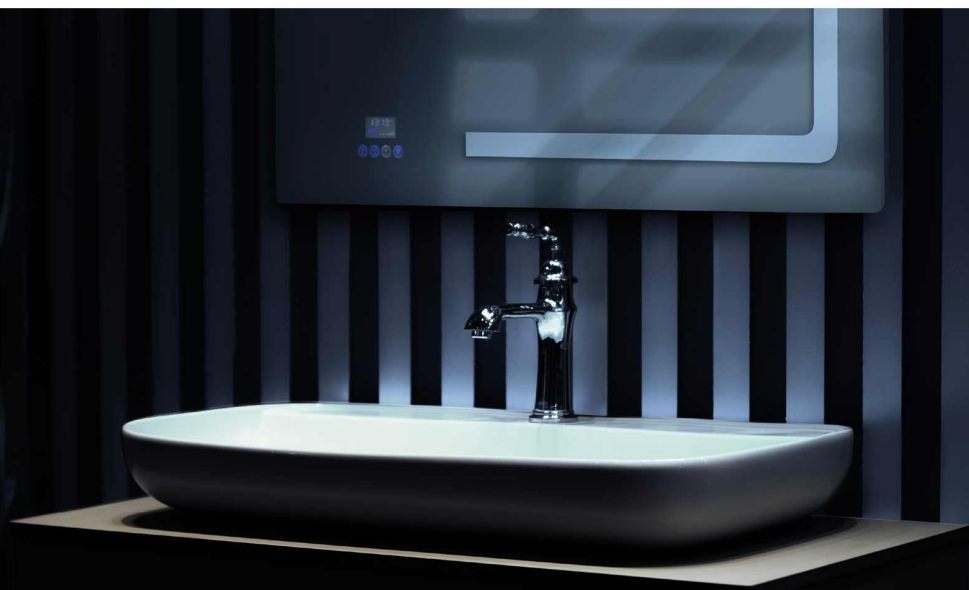

روبرتو

پرستیژ

پرستیژ

پرستیژ