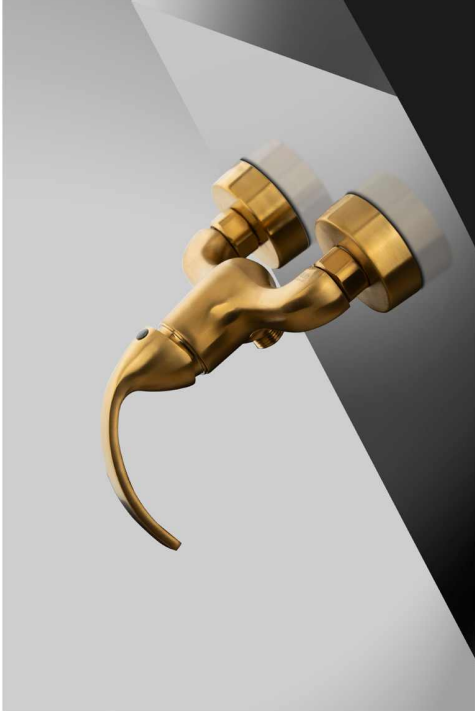

QUALITY
MEANS DOING IT
RIGHT WHEN NO ONE IS
LOOKING