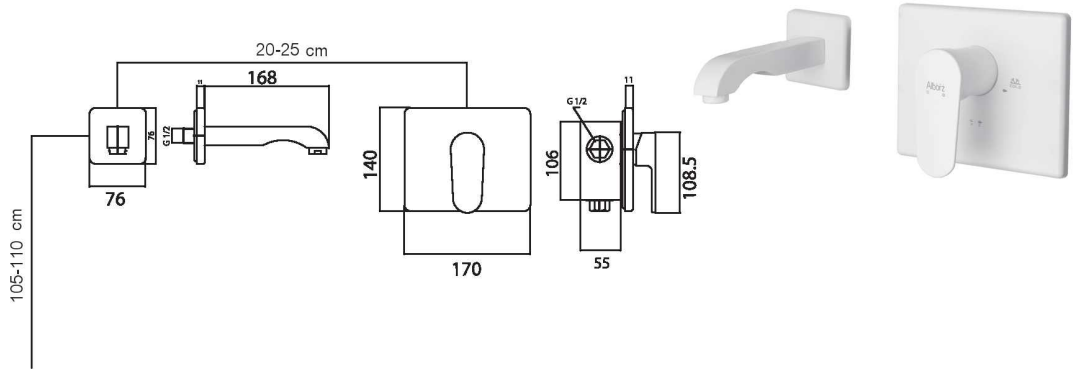

Built-in • White

Bath mixer Type1: A Box

Bath mixer Type2: B Box

Bath mixer Type3: B Box

Bath mixer Type4: B Box

Shower mixer: A Box

Basin mixer: A Box

BASIN MIXER

روشویی