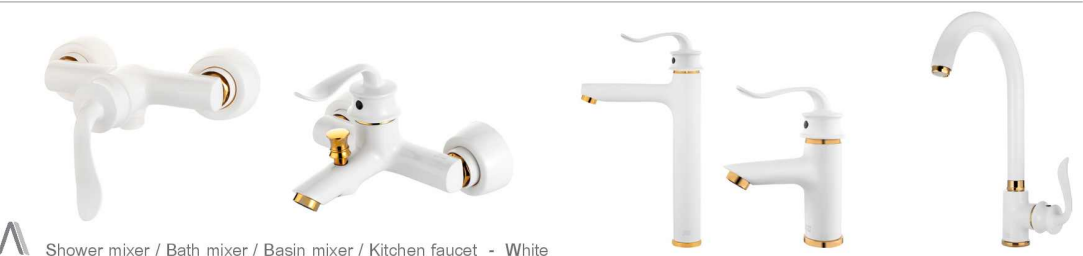

Shower mixer / Bath mixer / Basin mixer / Kitchen faucet - White