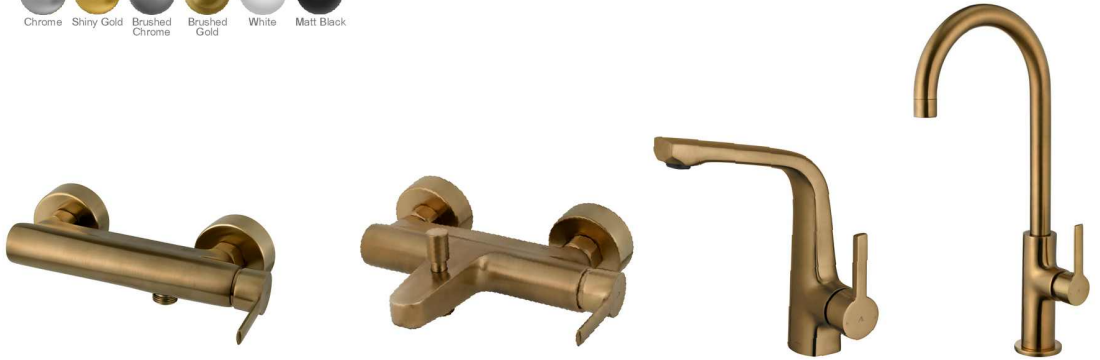

This series: includes 4 products

Shower mixer / Bath mixer / Basin mixer / Kitchen faucet - Brushed gold