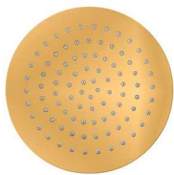

Bath mixer

سردوش دیواری