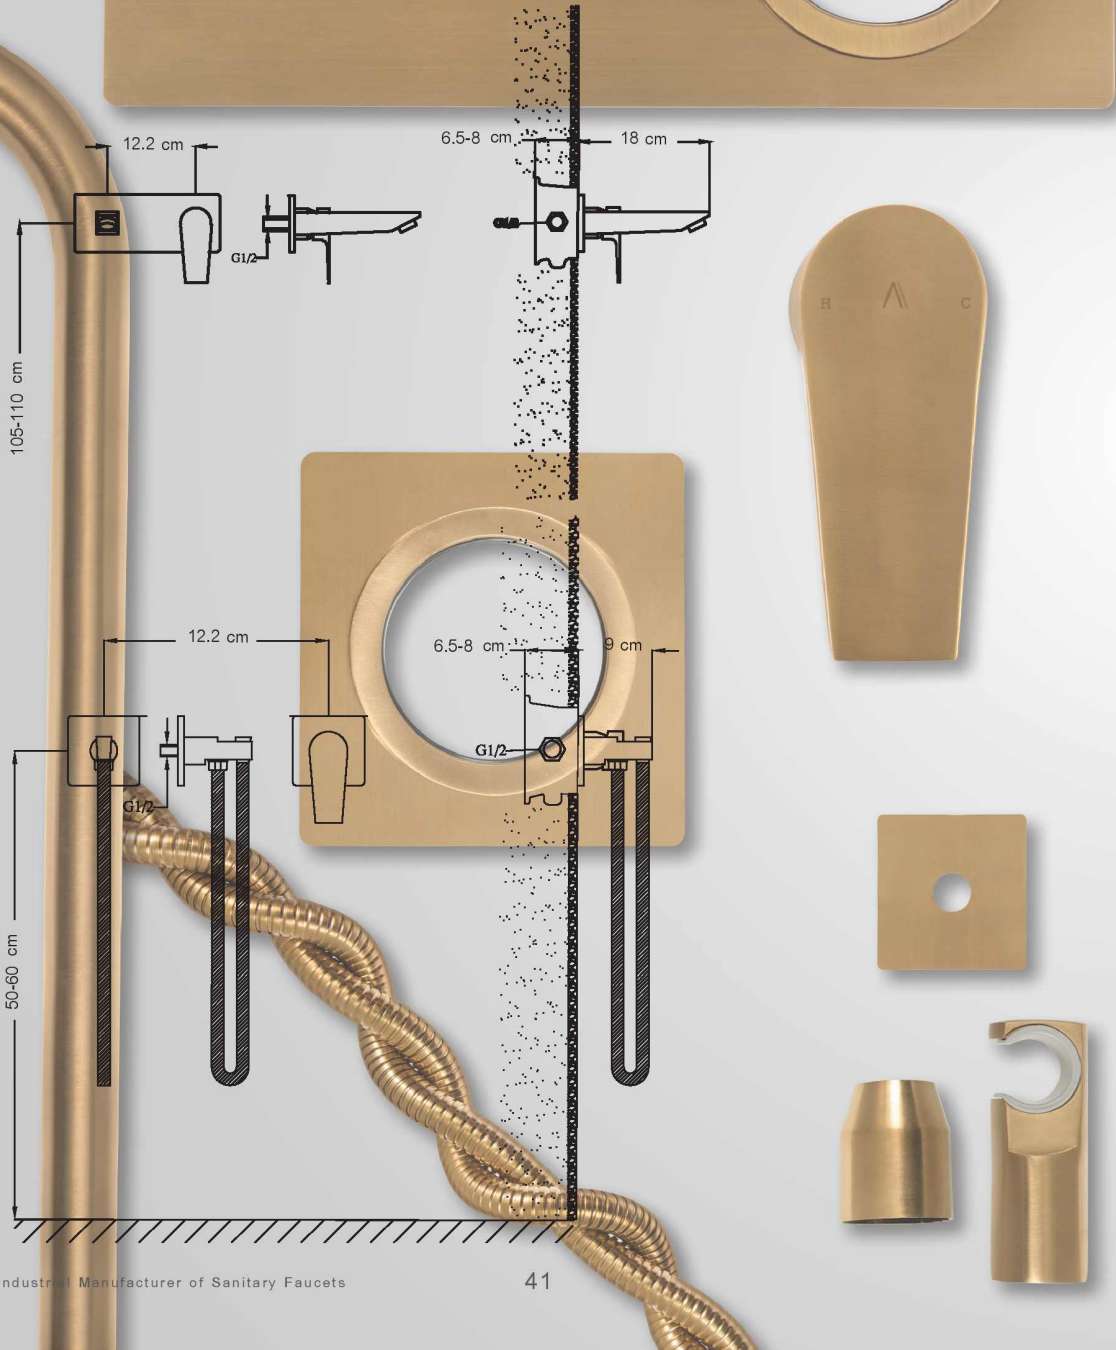

BASIN MIXER

روشویی

Built-in  
Shower mixer: C Box

Built-in  
Basin mixer: C Box

Built-in • Brushed GOLD

Built-in • Brushed Gold

Bath mixer Type1: Aplus Box

Bath mixer Type2: Diverter Box + Aplus Box