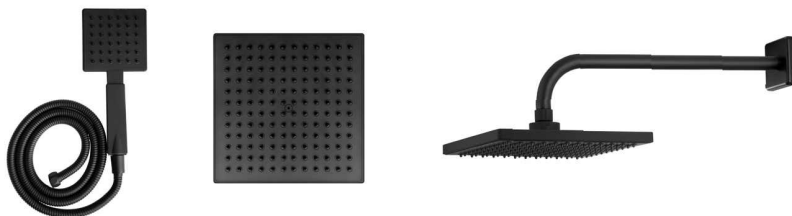

Bath mixer

سردوش دیواری

TYPE-2

Built-in
Bath mixer Type2:
B BOX

دوش-تیپ ۲