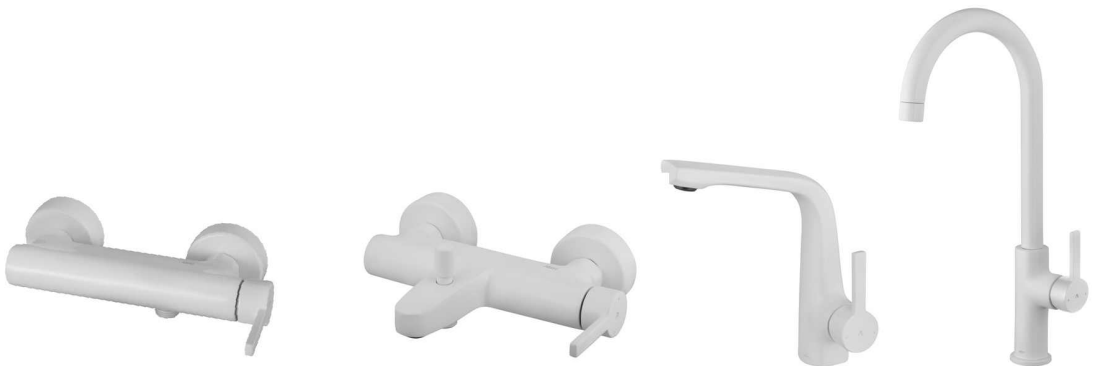

---

This series: includes 4 products

Shower mixer / Bath mixer / Basin mixer / Kitchen faucet - Brushed gold

Shower mixer / Bath mixer / Basin mixer / Kitchen faucet - Brushed chrome

Shower mixer / Bath mixer / Basin mixer / Kitchen faucet - White