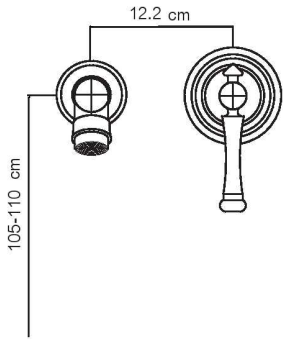

Bath mixer Type3: Diverter Box + Aplus Box

Bath mixer Type4: Diverter Box + Aplus Box

Shower mixer: C Box

Basin mixer: C Box

BATH MIXER TYPE-4

دوش - تيپ 4

BATHROOM FAUCETS  
EXQUISITE, PERFECTLY  
BALANCED FORMS.  
STRIKING FINISHES THAT  
DRAW THE EYE AND  
BECKON THE TOUCH.