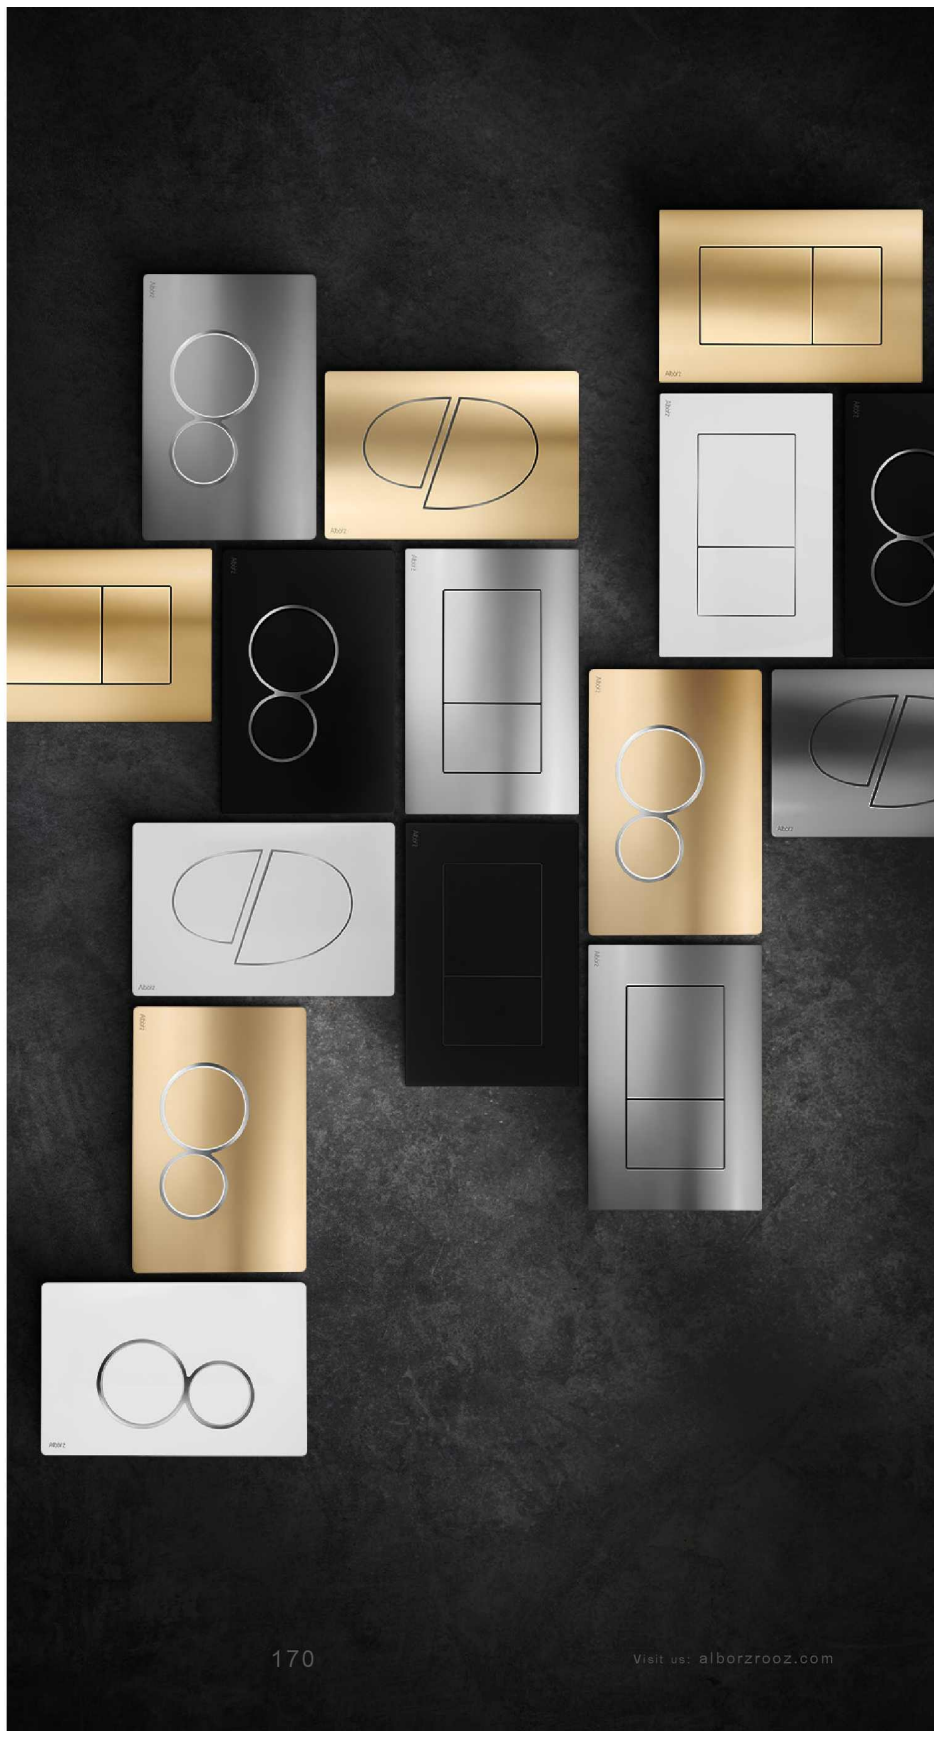

# P50

Chrome

Shiny Gold

Brushed Chrome

Brushed Gold

Matt Black

White

P10

Chrome

P20

Chrome

P30

Chrome

P40

Chrome

Shiny Gold