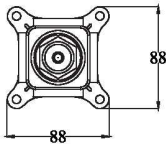

Built-in • Chrome

Bath mixer Type1: Aplus Box

Bath mixer Type2: Diverter Box + Aplus Box

Bath mixer Type3: Diverter Box + Aplus Box

Bath mixer Type4: Diverter Box + Aplus Box

Shower mixer: C Box

Basin mixer: C Box

A Plus Box

توالت

روشویی

Built-in
Shower mixer: C Box

Built-in
Basin mixer: C Box

	H	h
C Box	139	132
A Plus Box	133	128
Diverter Box	110	92