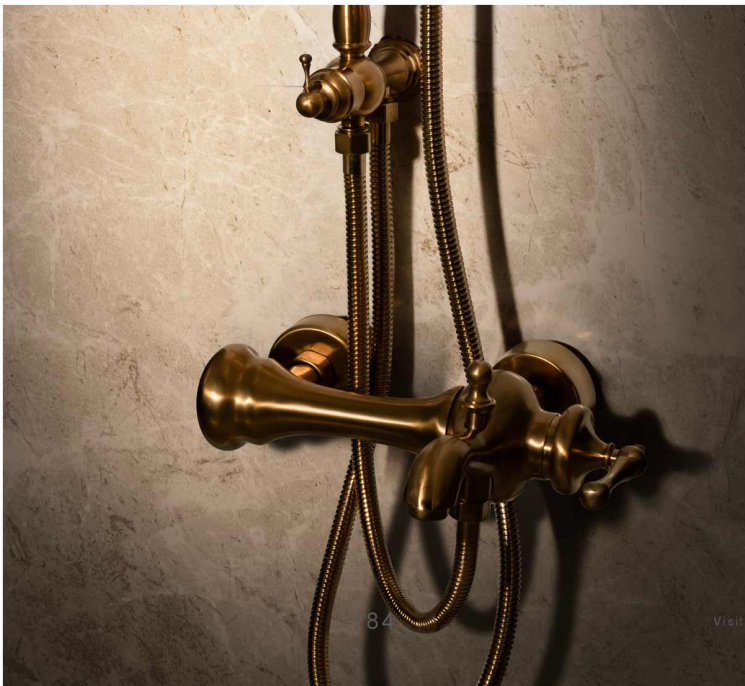

Size: Overhead shower: Diameter 250 mm  
2 in 1 Shower set

**Brushed gold**

**Brushed chrome**

**Shiny gold**

Size: Overhead shower: Diameter 250 mm  
2 in 1 Shower set

Chrome Shiny Gold Brushed Chrome Brushed Gold

Brushed Gold

Brushed Chrome

Shiny Gold

Chrome

RAINFALL  
REIMAGINED  
ALADDIN COLLECTION

THERE'S NO HALF SINGING IN  
THE SHOWER  
YOU'RE EITHER A ROCK STAR OR  
AN OPERA DIVA

The beginning of the birth of the  
VENTO model