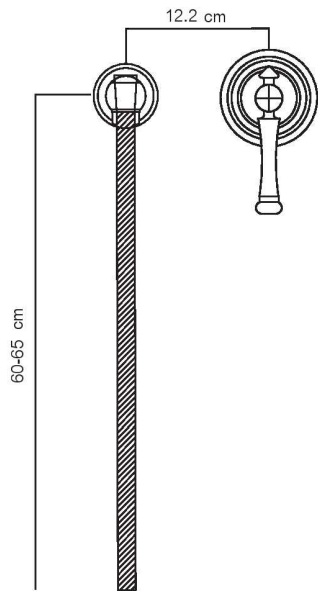

BASIN MIXER

روشویی