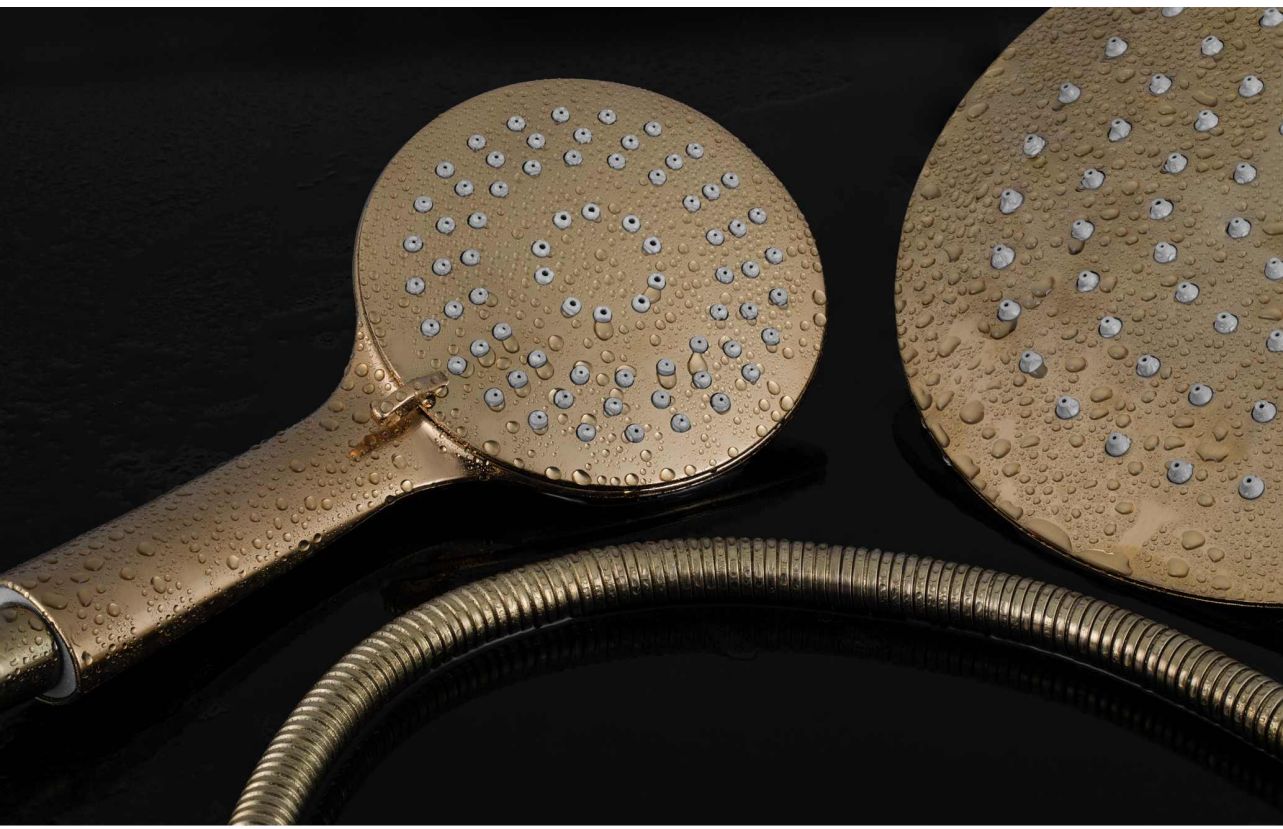

روشویے

Built-in  
Shower mixer: C Box

Built-in  
Basin mixer: C Box

EACH SERIES IN THIS  
COLLECTION  
FEATURES DISTINCTIVE  
DESIGN AND UNMATCHED  
RELIABILITY.

ROMANIA  
COLLECTION

Built-in • Brushed Gold