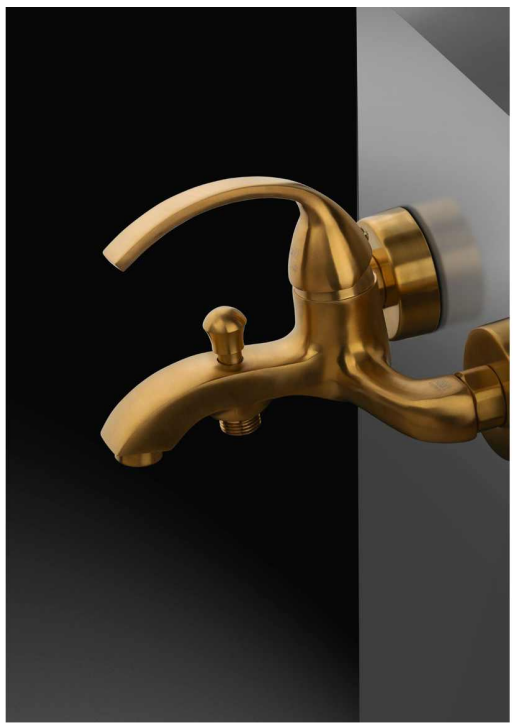

QUALITY
MEANS DOING IT
RIGHT WHEN NO ONE IS
LOOKING