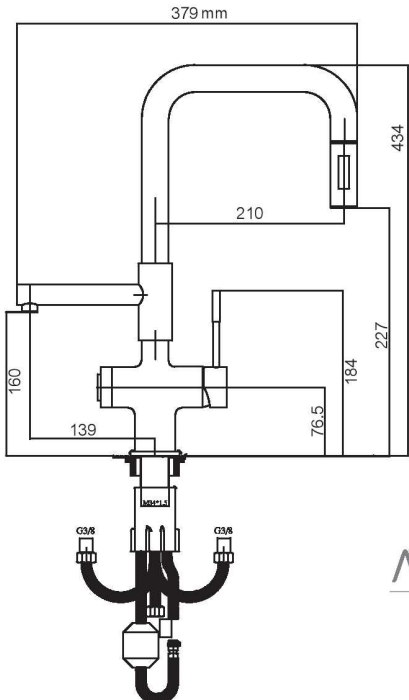

Single-lever pull-down kitchen faucet
2 in 1 pull-down kitchen faucet

Shiny Gold